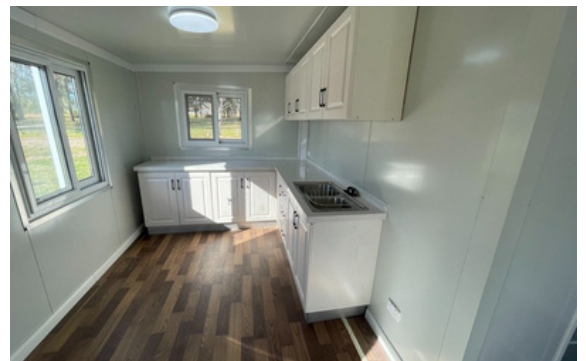

Kitchen

Living Room

Preinstalled
wiring and pipe

Spacious living room, bathroom with sperate shower and two cozy rooms. This model can comfortably accommodate two adults and one children.

**Price Starting At \$32,000
incl GST**

Spacious living room, bathroom with sperate shower and three cozy rooms. This model can comfortably accommodate four adults and two children.

**Price Starting At \$55,000
incl GST**

INSPECT NOW 0449 598 188