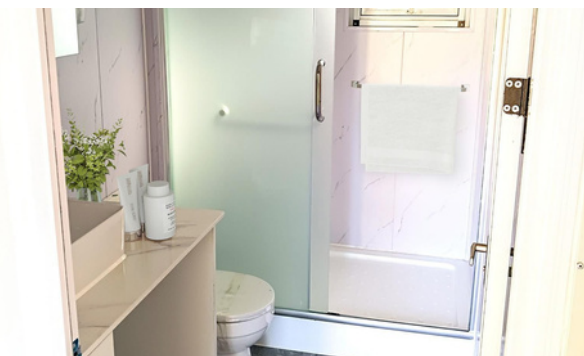

Spacious living room, bathroom with sperate shower and two cozy rooms. This model can comfortably accommodate two adults and one children.

**Price Starting At \$32,000
Delivered incl GST**

INSPECT NOW 0449 598 188

Spacious living room, bathroom with sperate shower and two cozy rooms. This model can comfortably accommodate three adults and one children.

**Price Starting At \$43,000
Delivered incl GST**

INSPECT NOW 0449 598 188