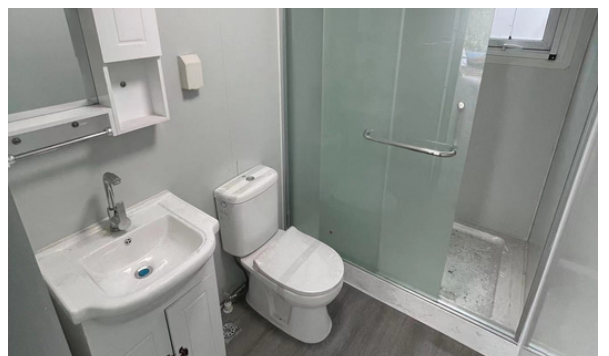

Spacious living room, bathroom with sperate shower and two cozy rooms. This model can comfortably accommodate three adults and one children.

**Price Starting At \$43,000
Delivered incl GST**

INSPECT NOW 0449 598 188