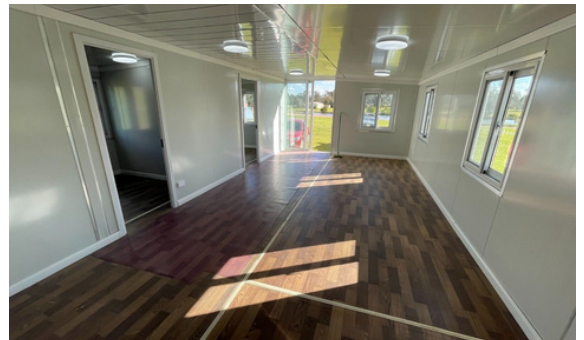

Spacious living room, bathroom with sperate shower and three cozy rooms. This model can comfortably accommodate four adults and two children.

**Price Starting At \$54,000
Delivered incl GST**

INSPECT NOW 0449 598 188